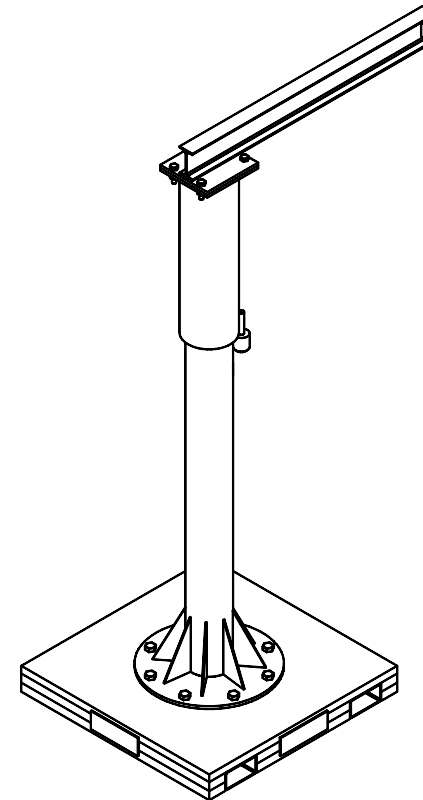

1377 Kimberly Drive  
Neenah, WI 54956-1642  
Office (920) 722-0101  
Fax (920) 725-1394  
[www.contrx.com](http://www.contrx.com)

Assembly Note:  
Center the lower rollers directly below the boom.

Portable Jib Assembly Detail	
8-16-02 Not to scale	DWG NO PBB-1005-A