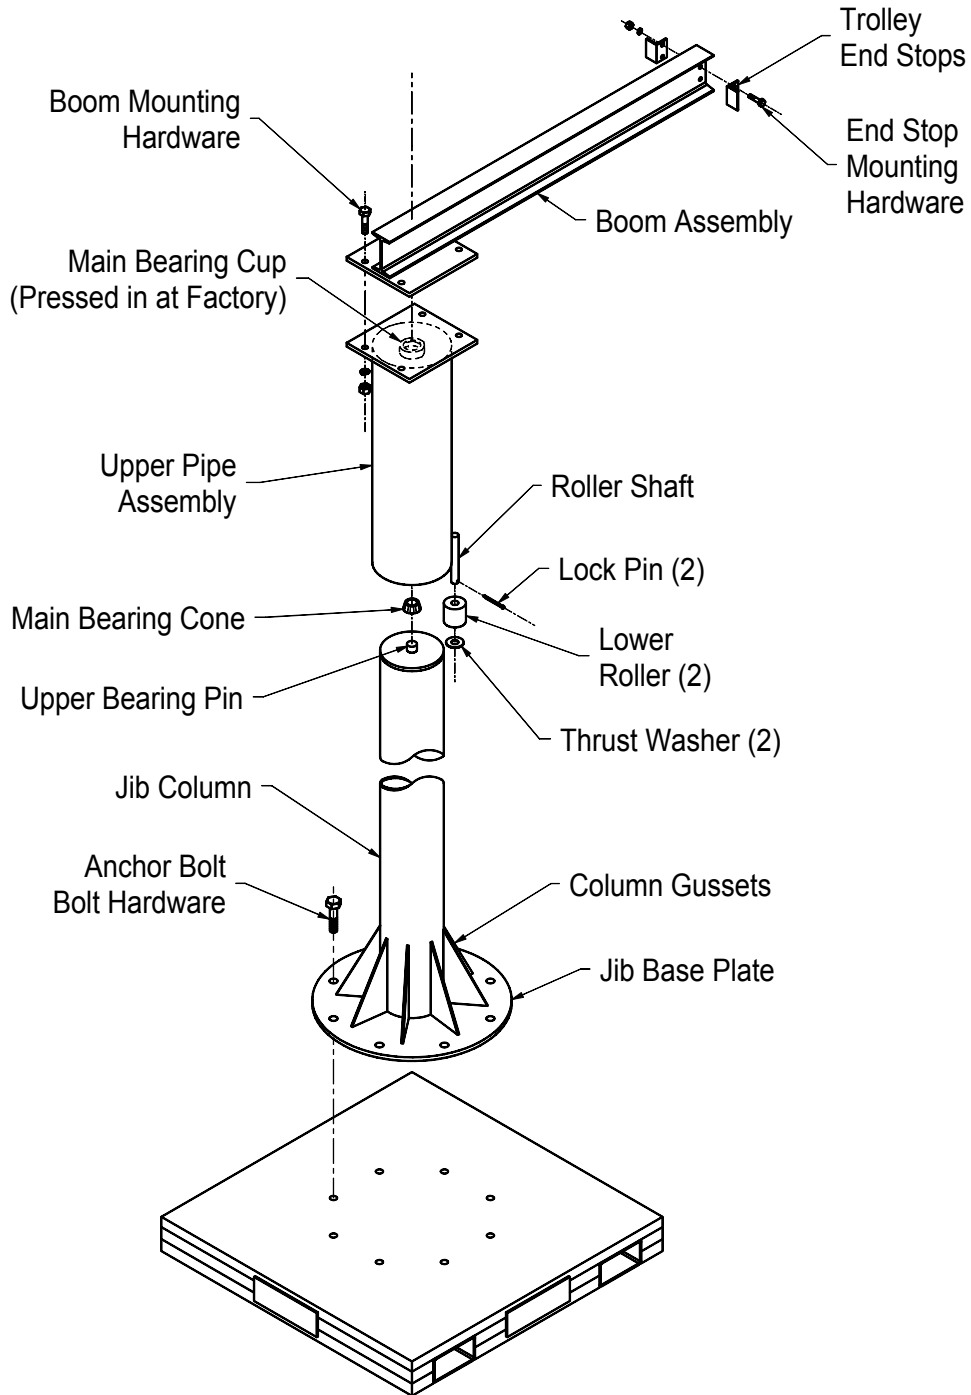

1377 Kimberly Drive  
Neenah, WI 54956-1642  
Office (920) 722-0101  
Fax (920) 725-1394  
[www.contrx.com](http://www.contrx.com)

Assembly Note:  
Center the lower rollers directly below the boom.

Portable Jib Assembly Detail	
8-16-02 Not to scale	DWG NO PBB-1005-A